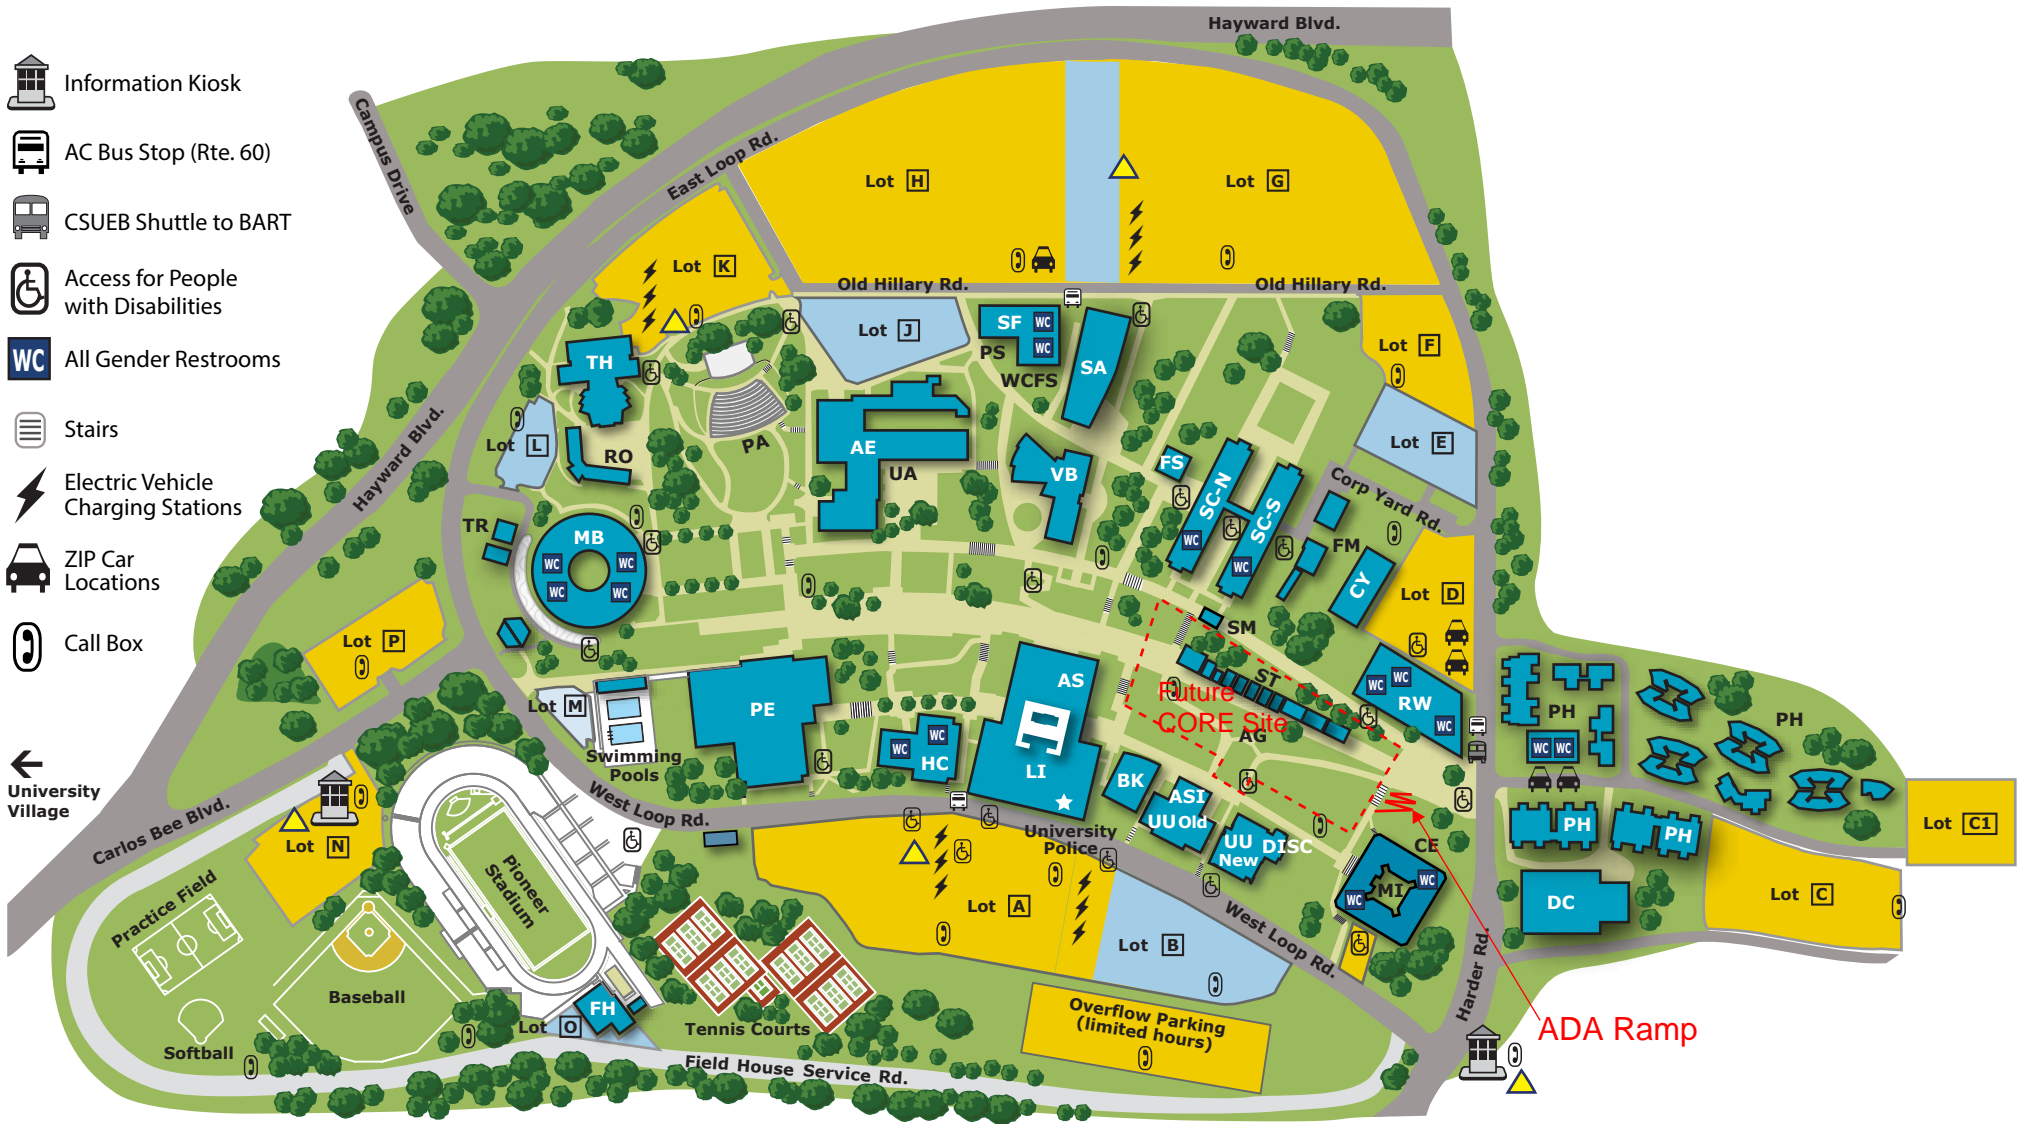

-  Information Kiosk
-  AC Bus Stop (Rte. 60)
-  CSUEB Shuttle to BART
-  Access for People with Disabilities
-  All Gender Restrooms
-  Stairs
-  Electric Vehicle Charging Stations
-  ZIP Car Locations
-  Call Box
-  University Village

ADA Ramp