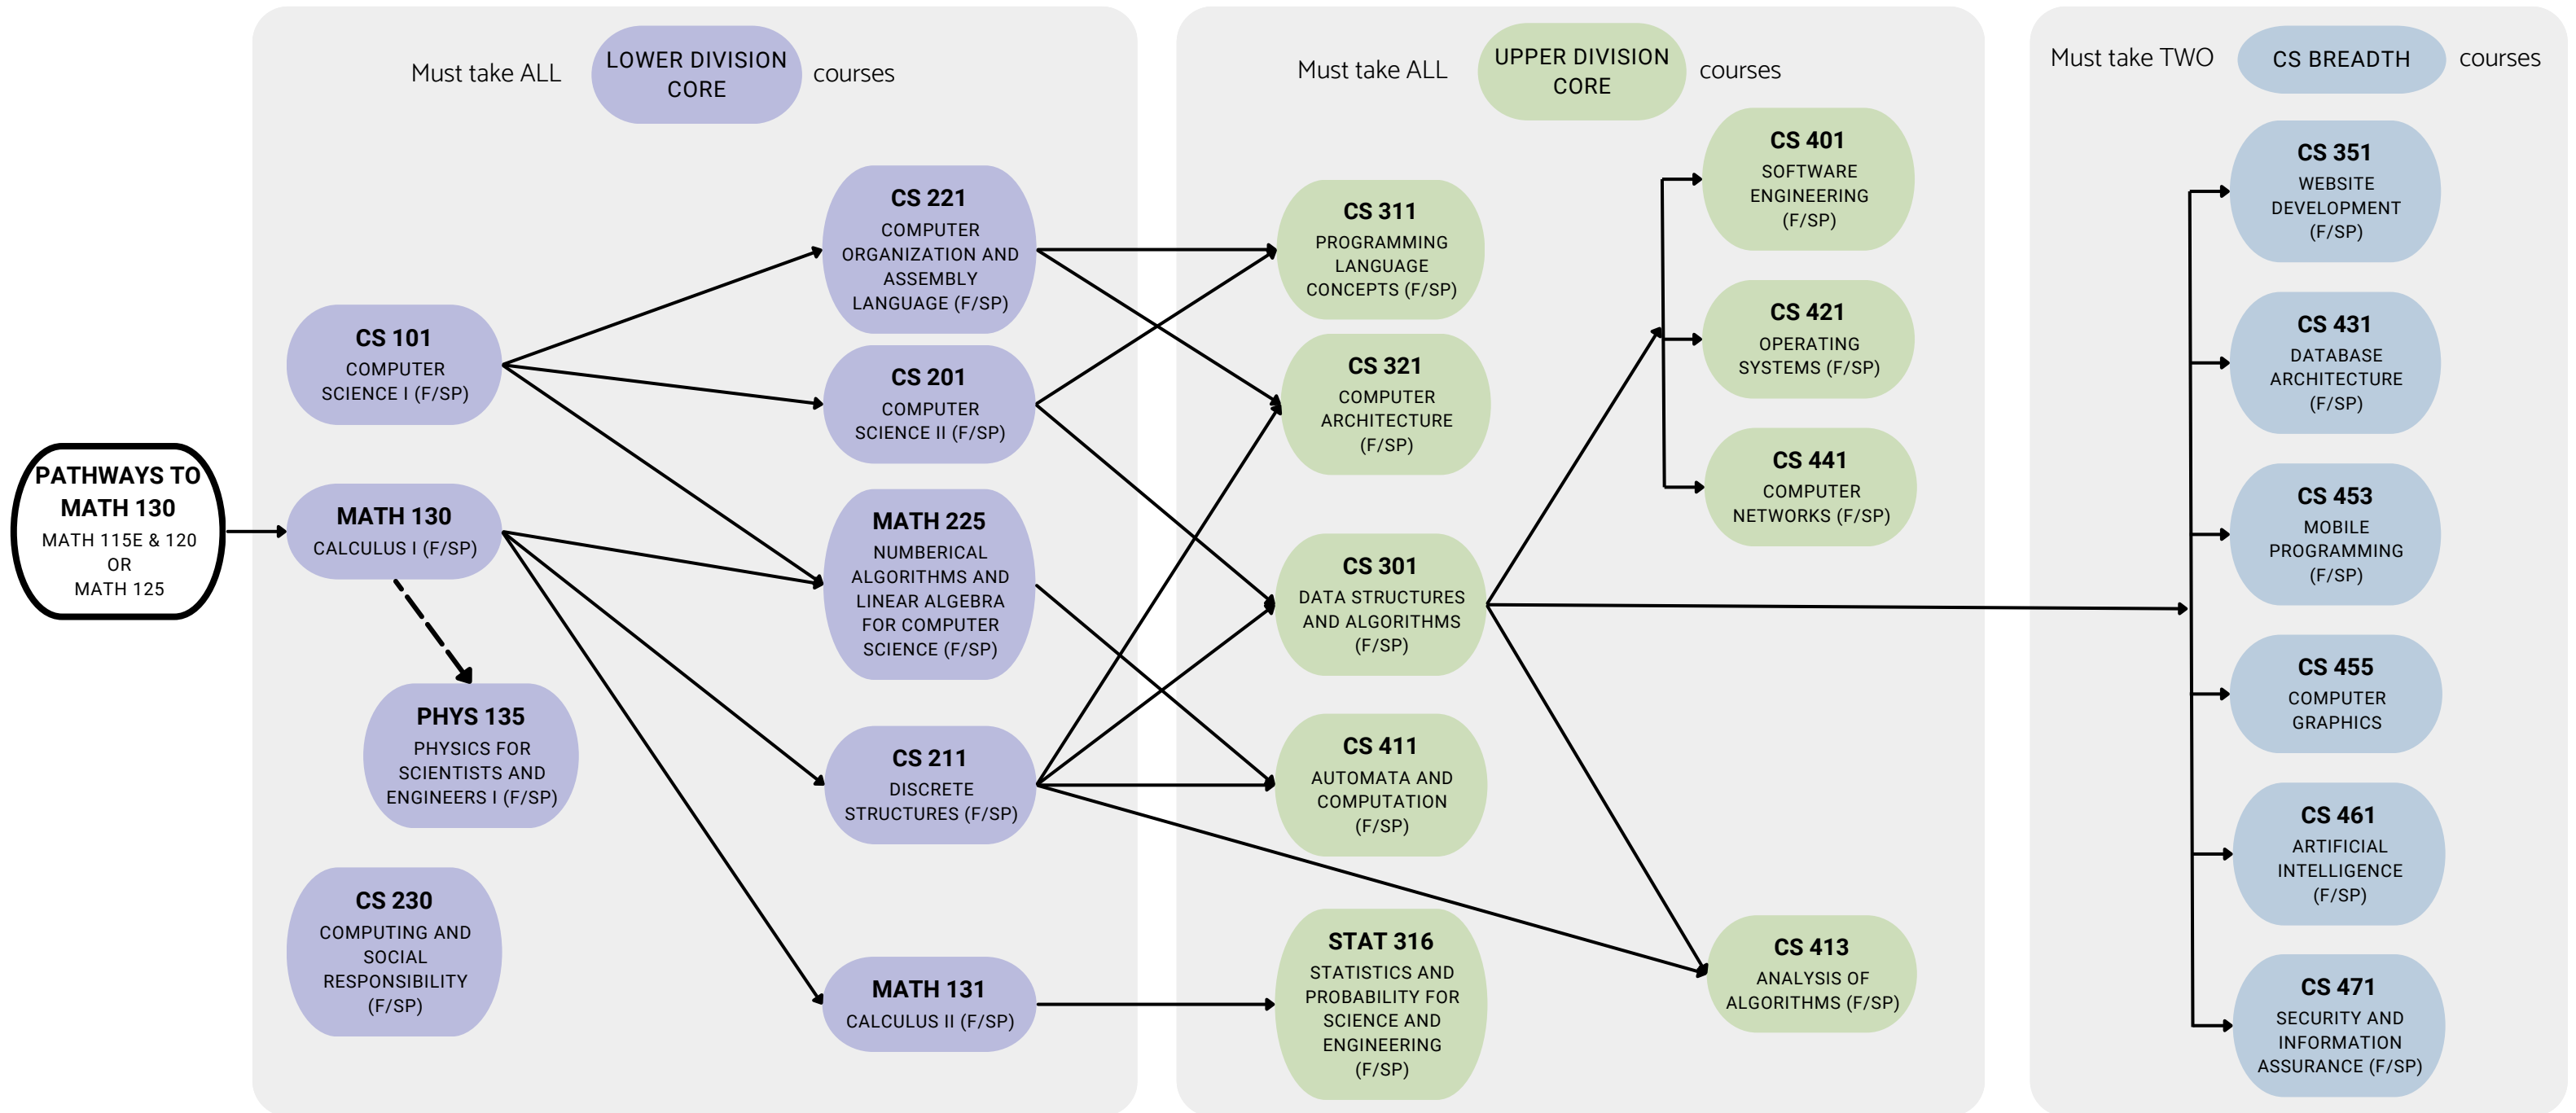

This flowchart provides guidance on what order to take your major courses due to prerequisites. The flowchart and course roadmap together can help you plan out your major requirements. Note that they do not replace meeting with an advisor!

-----> Indicates co-requisite courses

Must take TWO **ELECTIVE** courses

CS PREFIX NUMBERED 300 OR ABOVE\*

CS PREFIX NUMBERED 300 OR ABOVE\*

\*Courses must not be the same as those already used. Note: 3-6 units of CS 497, Topics in Computer Science, and/or 1-3 units of CS 498, Internship, and/or 1-3 units of CS 490, Independent Study, may be used to fulfill the Electives category.